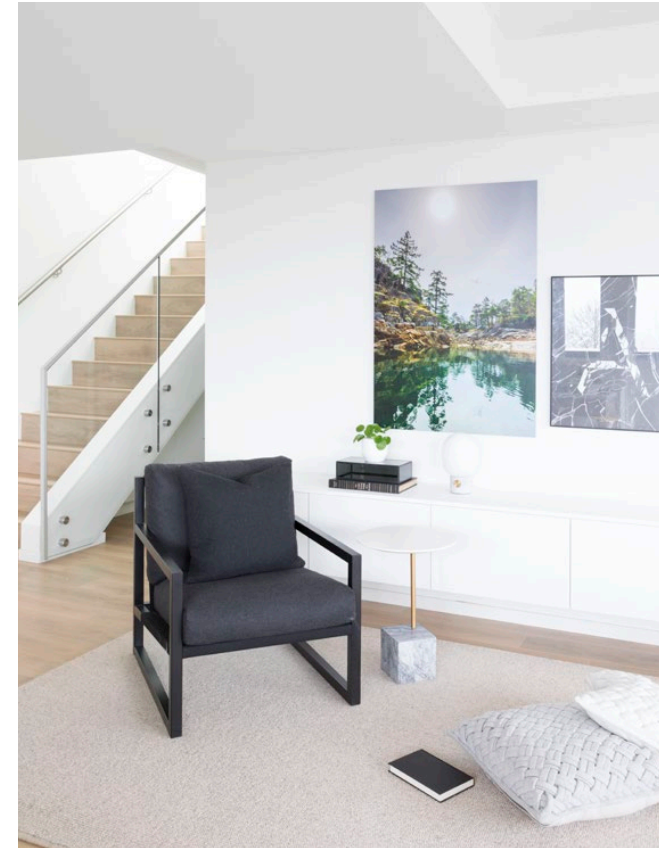

WHEN DESIGNER JAMIE DECK got her instructions from a young couple who were decorating their new penthouse condo in a trendy area of Vancouver, there were two main conditions: Keep it on budget and make it white.

Well, it is white. "They love modern design and wanted a bright, organic, modern home," Deck says of the couple, Melanie and Chris Adkins.

As for the budget, Deck, owner of Shift Interiors, says they worked on a high-low premise, going for some custom items but reining in costs by also using inexpensive Ikea pieces that fit the condo's modern decor.

"The budget was the challenge to get the look they wanted," Deck says. She offset the cost of some premium items, such as the stylish Bensen sofa, with some inexpensive

ones, including the Ikea console that sits beneath the TV in the living room and offers great liquor and wine storage as well as a bar that opens up when the homeowners entertain. Next to that console is a custom light-oak cabinet. And that sits next to the inexpensive but trendy dining room chairs from Article. ☛